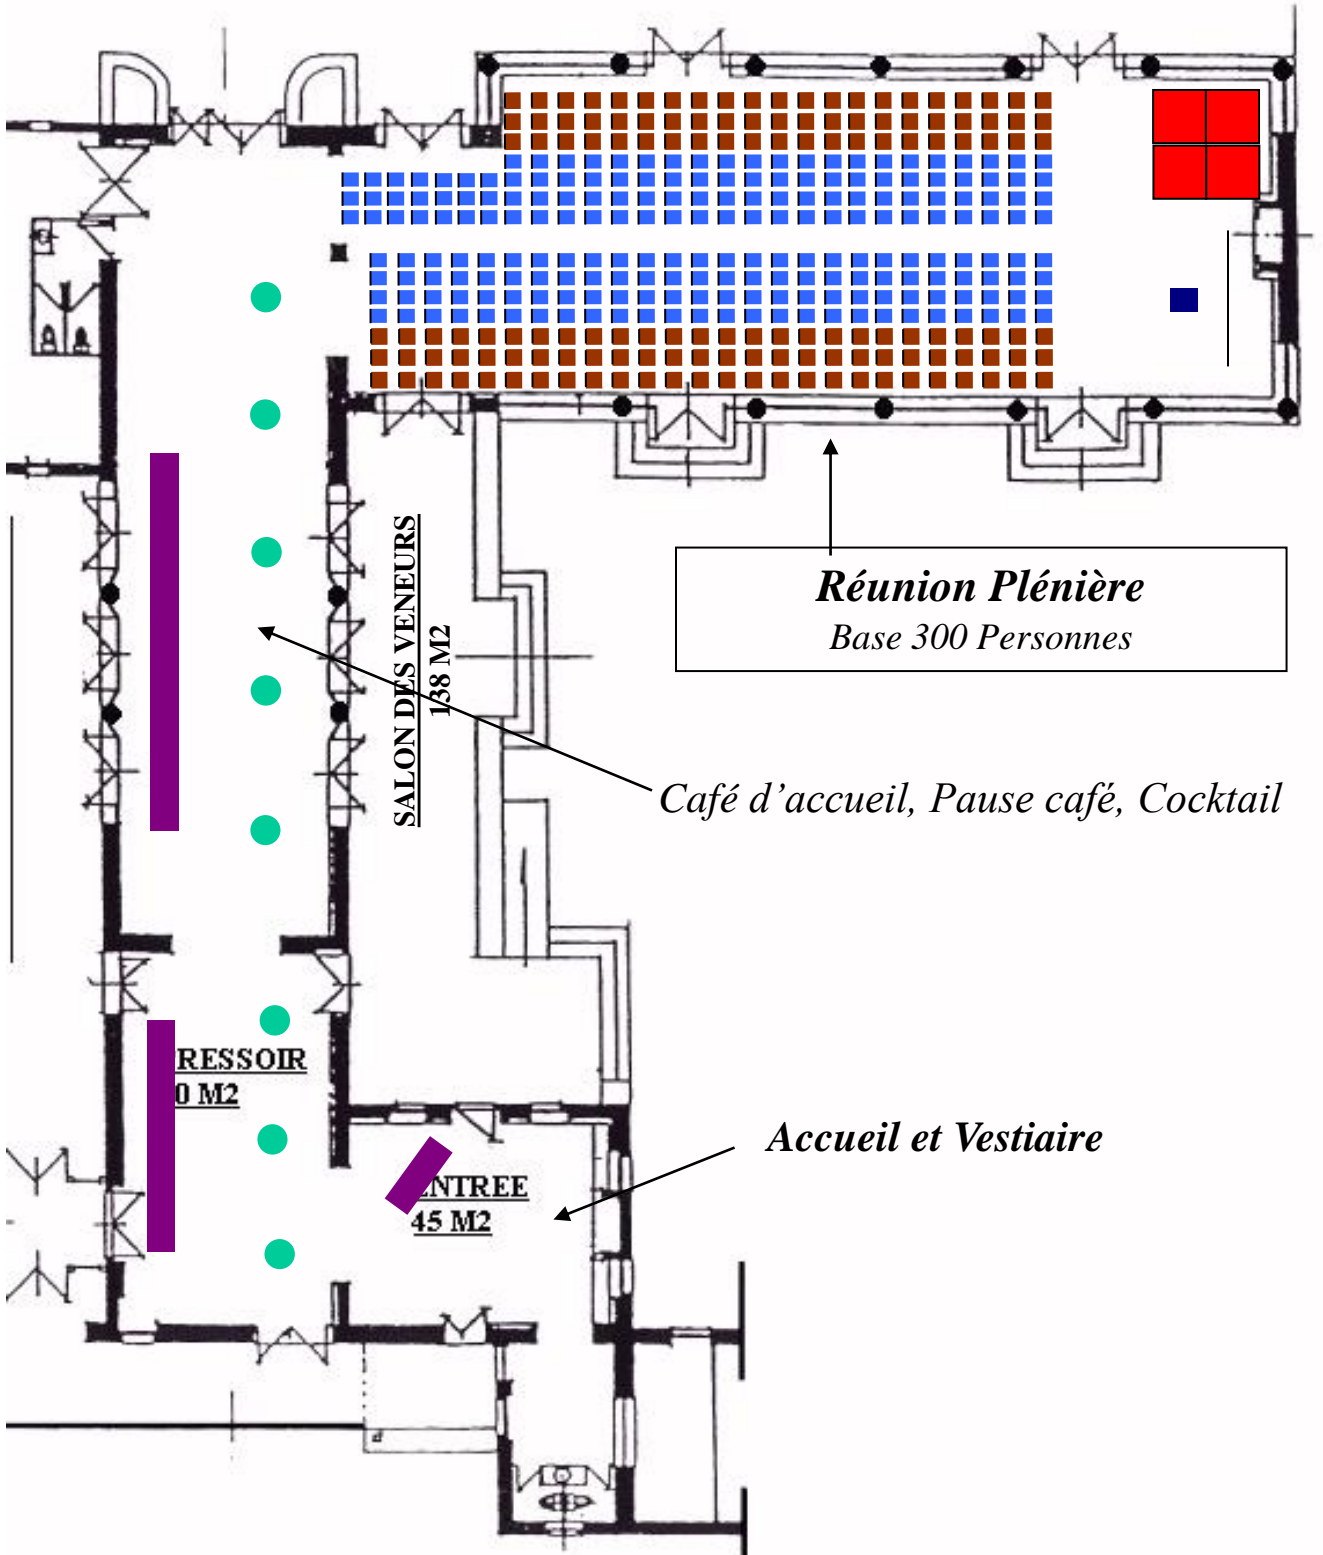

SALON SAINT HUBERT 198 M2

PARKINGS